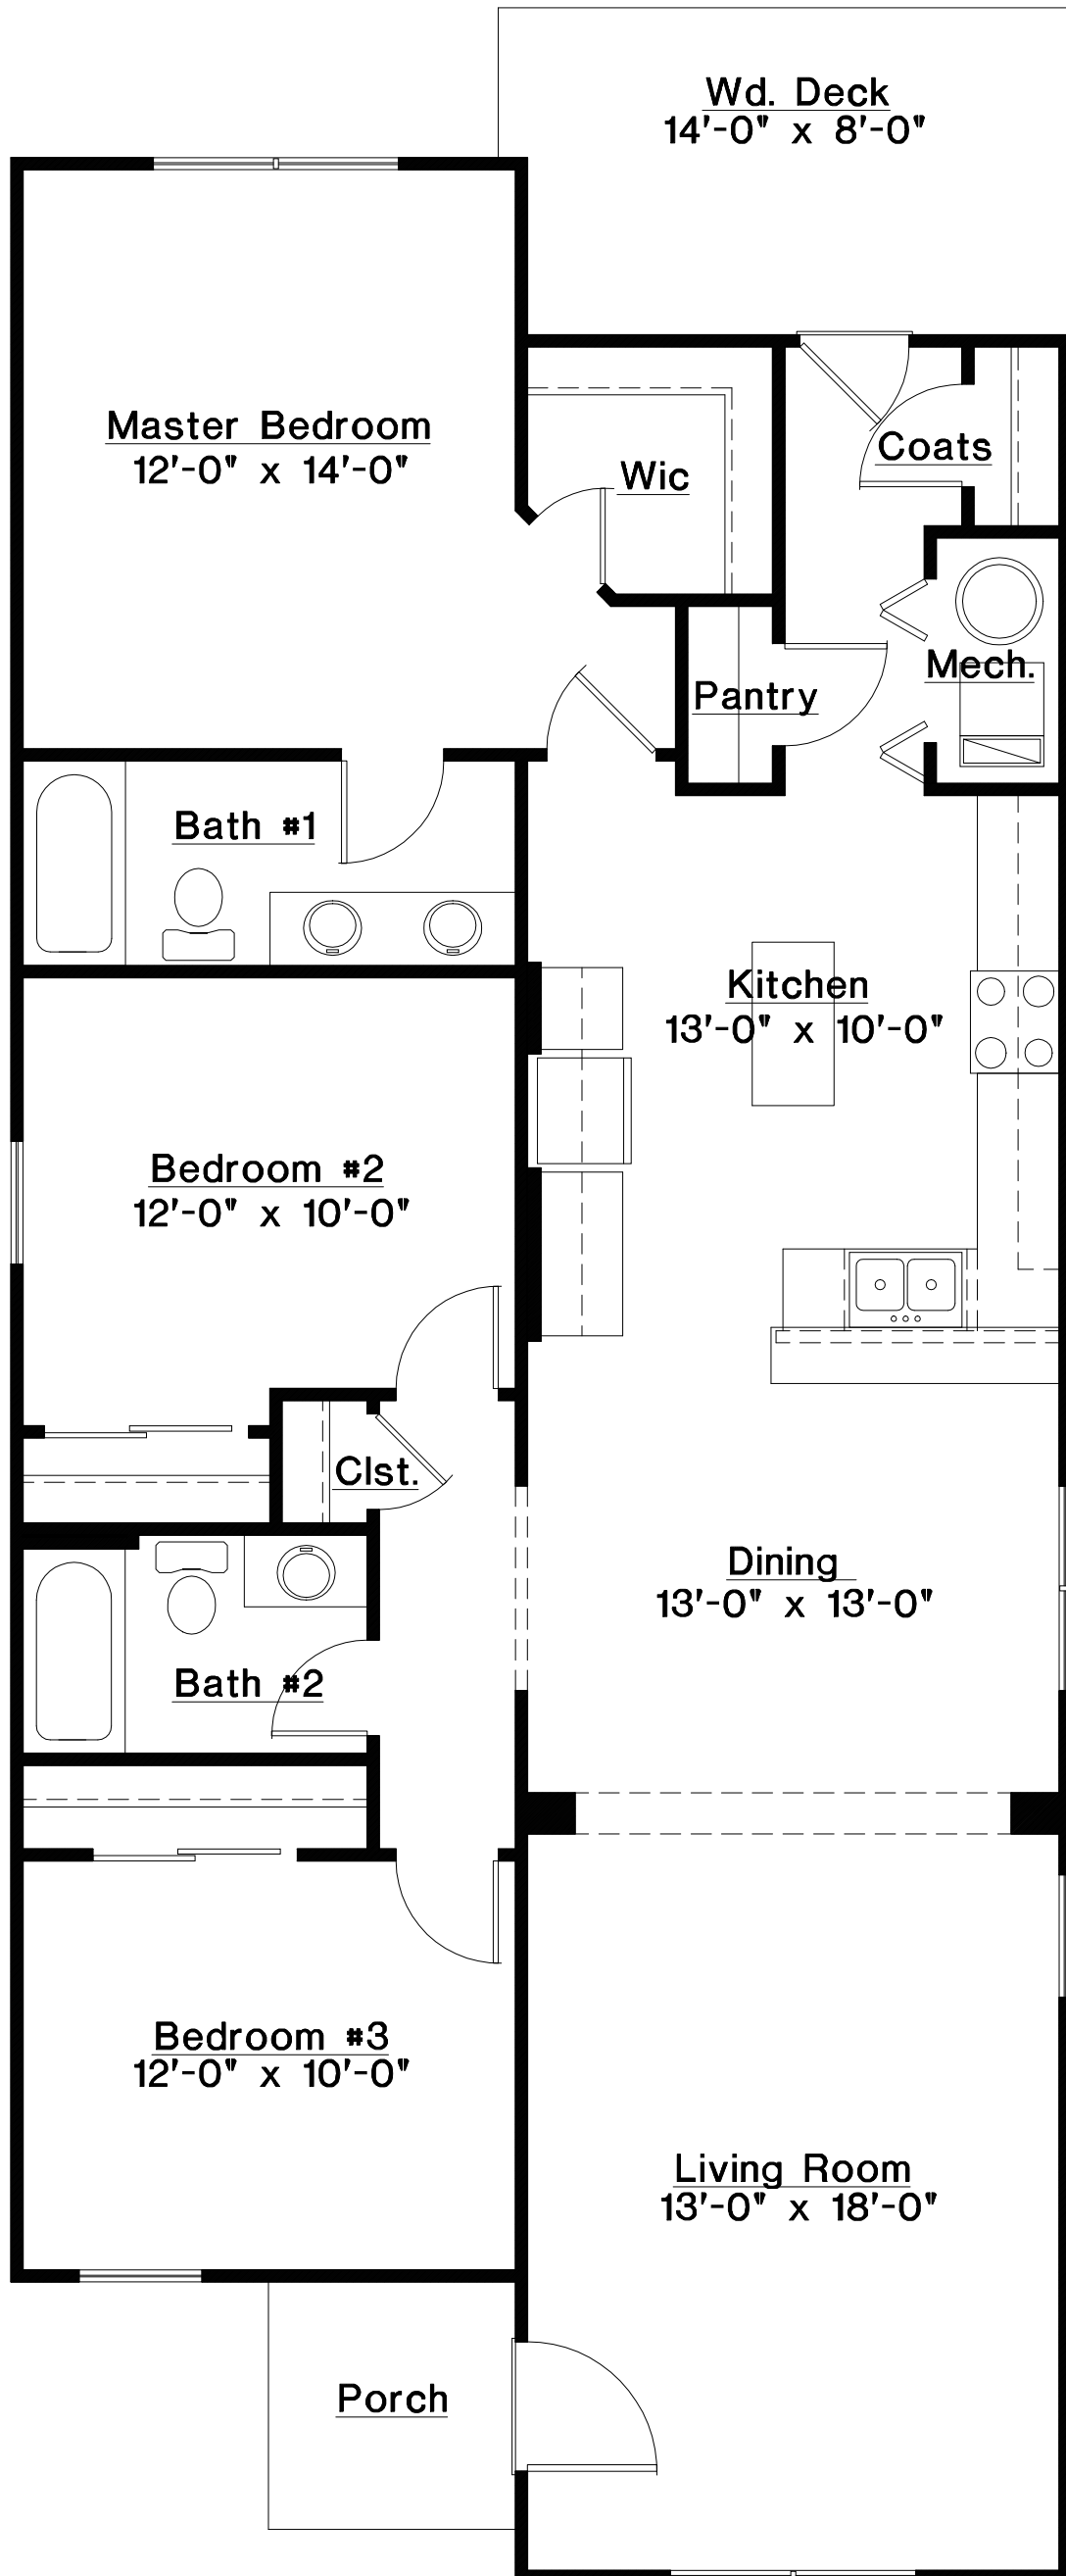

# TR - 1387 -A

NO SCALE:

FORTE DESIGN

kitchen / dining  
redesign

© Property of Forte Design, Inc.

MAIN FLOOR PLAN 1B

1387 SQ.FT.

Forte Design Inc.  
Date: 3-6-20

26' Width  
59'- 4" Width

FORTE DESIGN