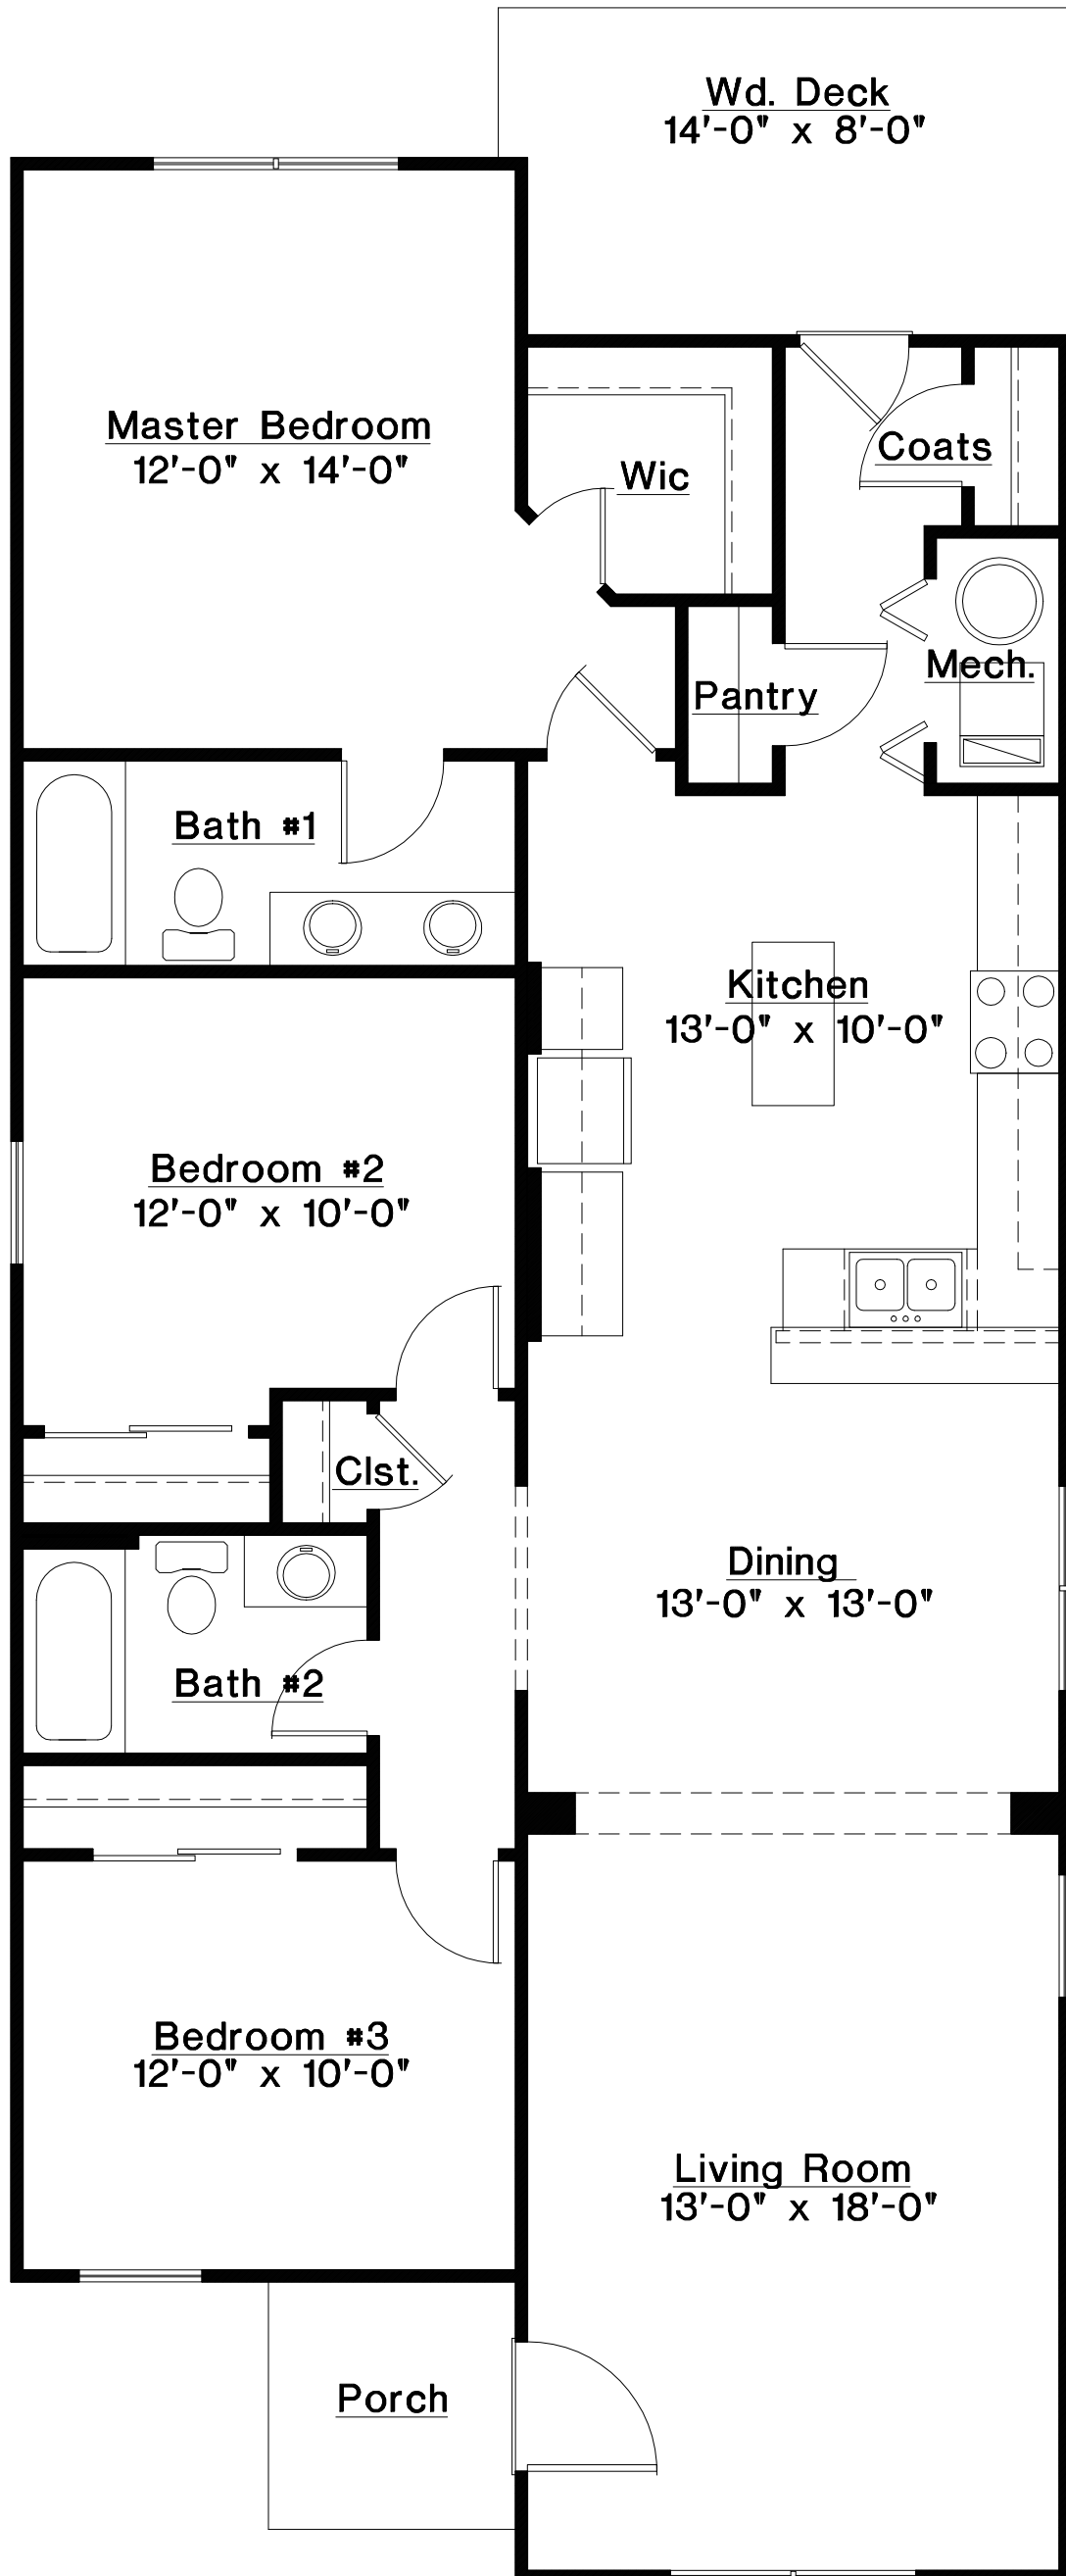

© Property of Forte Design, Inc.

TR - 1387 -B

NO SCALE:

FORTE DESIGN

kitchen / dining
redesign

© Property of Forte Design, Inc.

MAIN FLOOR PLAN 1B

1387 SQ.FT.

Forte Design Inc.
Date: 3-6-20

26' Width
59'- 4" Width

FORTE DESIGN