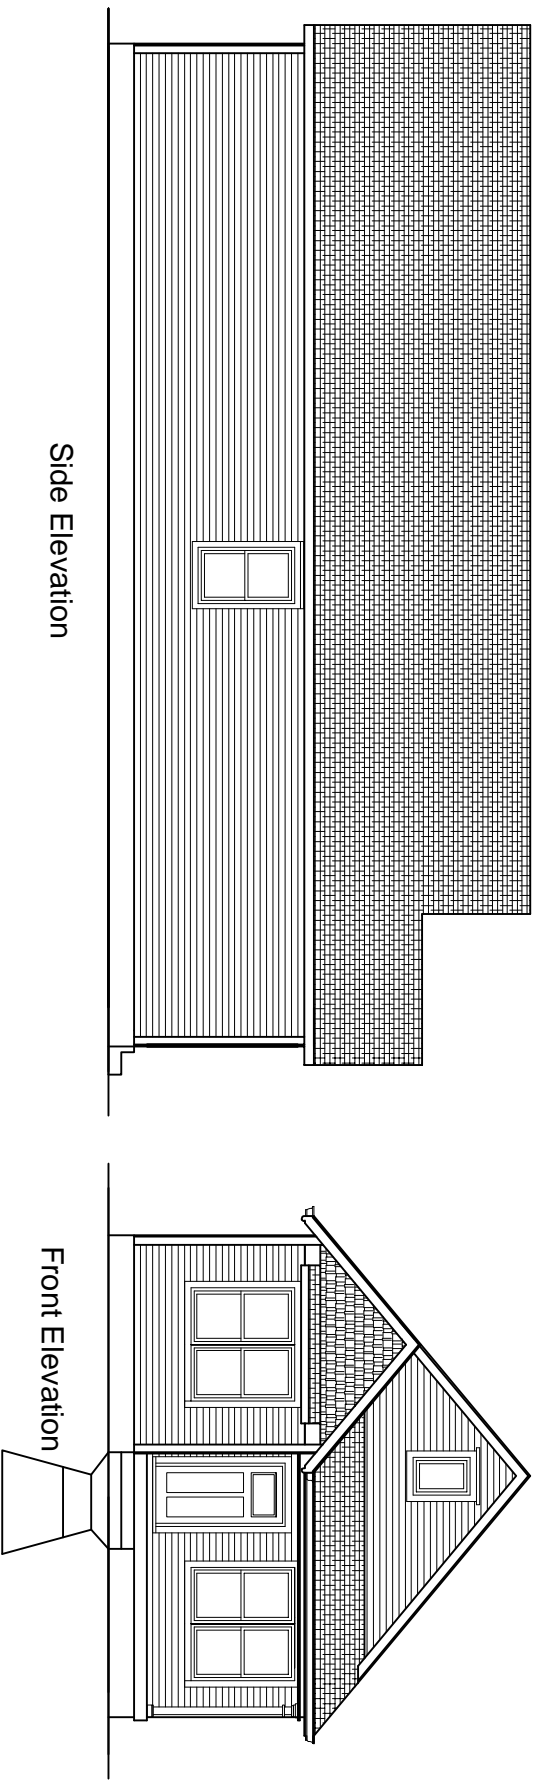

First Floor Plan

Front Elevation
1266 SQ. FT.

Carley One Story- 26' Wide
Model-
Carley 1L- Model #3

CARLEY CUSTOM BUILDERS
7123 E. 46TH STREET INDIANAPOLIS, IN. 46226 317 541-9999

Side Elevation

Front Elevation

Rear Elevation

Side Elevation

Carley One Story - 26' Wide
 Model -
Carley 1L - Model #3

CARLEY CUSTOM BUILDERS

7123 E. 46TH. STREET INDIANAPOLIS, IN. 46226 317 541-9999