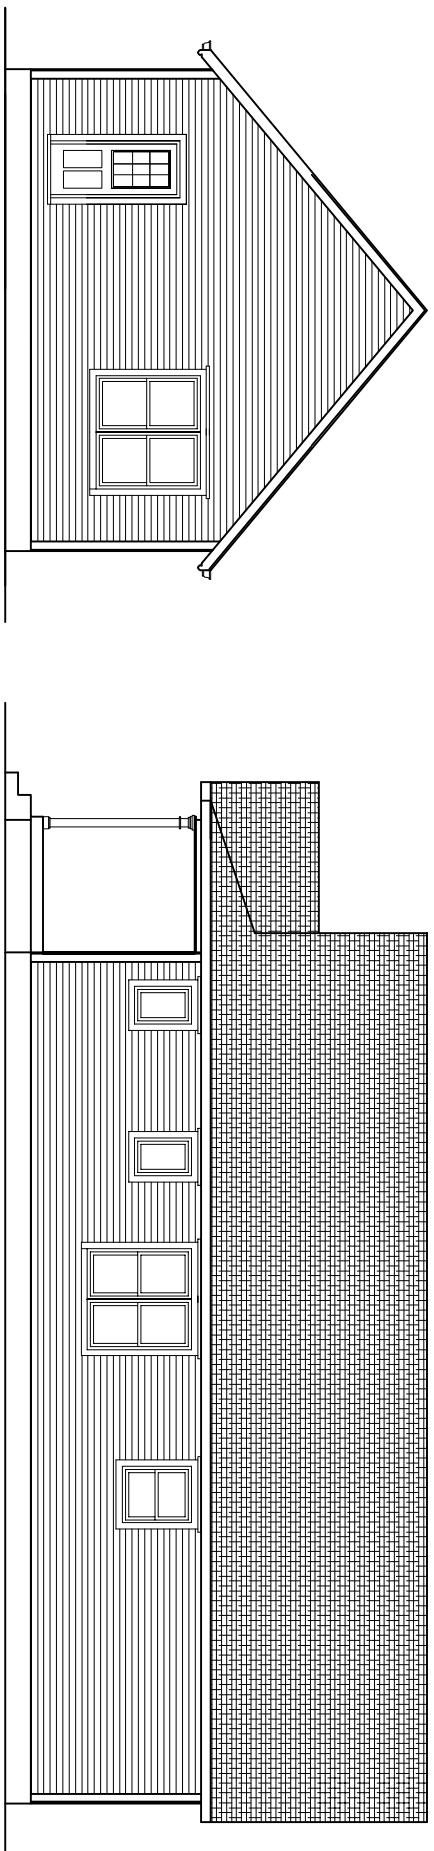

First Floor Plan

Front Elevation
1266 SQ. FT.

Carley One Story- 26' Wide
Model-
Carley 1L- Model #3

CARLEY CUSTOM BUILDERS
7123 E. 46TH STREET INDIANAPOLIS, IN. 46226 317 541-9999

Side Elevation

Front Elevation

Rear Elevation

Side Elevation

Carley One Story - 26' Wide
 Model -
Carley 1L - Model #3

CARLEY CUSTOM BUILDERS

7123 E. 46TH. STREET INDIANAPOLIS, IN. 46226 317 541-9999