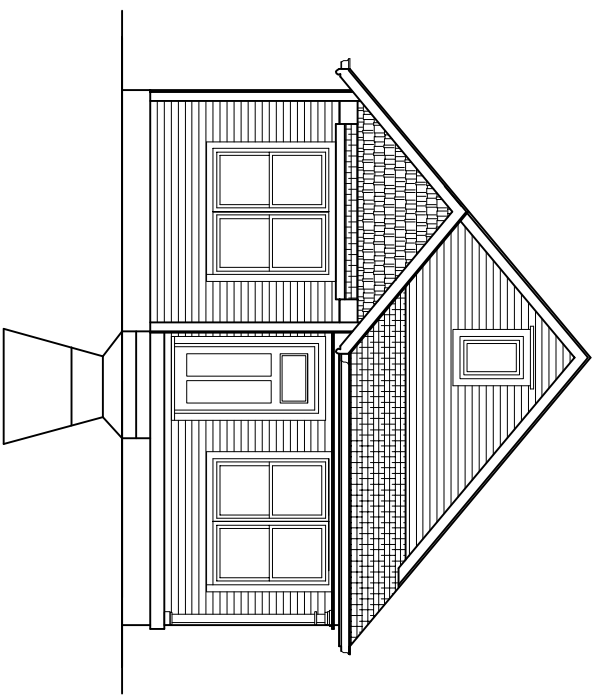

First Floor Plan

Front Elevation
1266 SQ. FT.

Carley One Story- 26' Wide
Model-
Carley 1L- Model #3

CARLEY CUSTOM BUILDERS
7123 E. 46TH STREET INDIANAPOLIS, IN. 46226 317 541-9999

Side Elevation

Front Elevation

Rear Elevation

Side Elevation

Carley One Story - 26' Wide
 Model -
Carley 1L - Model #3

CARLEY CUSTOM BUILDERS

7123 E. 46TH. STREET INDIANAPOLIS, IN. 46226 317 541-9999