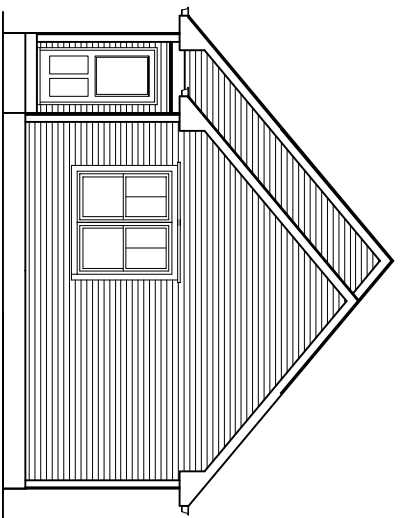

First Floor Plan
26' x 54'

Front Elevation
SQ. FT. 1284

Home Matters
MODEL-
Home Matters One Story Model #3

CARLEY CUSTOM BUILDERS

7123 E. 46TH. STREET INDIANAPOLIS, IN. 46226 317 541-9899

Side Elevation

Front Elevation

Rear Elevation

Side Elevation

Home Matters
MODEL-
Home Matters One Story Model #3

CARLEY CUSTOM BUILDERS
7123 E. 48TH. STREET INDIANAPOLIS, IN. 46226 317 541-9899