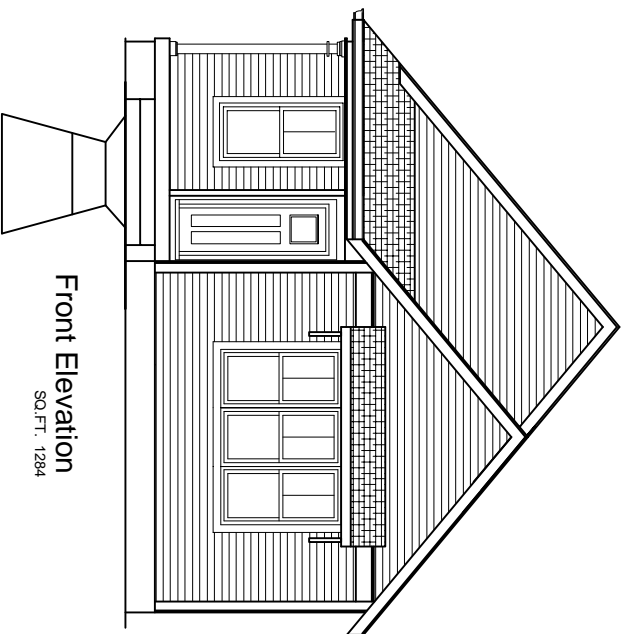

First Floor Plan
26' x 54'

Front Elevation
SQ. FT. 1284

Home Matters
MODEL-
Home Matters One Story Model #3

CARLEY CUSTOM BUILDERS

7123 E. 46TH. STREET INDIANAPOLIS, IN. 46226 317 541-9899

Side Elevation

Front Elevation

Rear Elevation

Side Elevation

Home Matters
MODEL-
Home Matters One Story Model #3

CARLEY CUSTOM BUILDERS
7123 E. 48TH. STREET INDIANAPOLIS, IN. 46226 317 541-9899