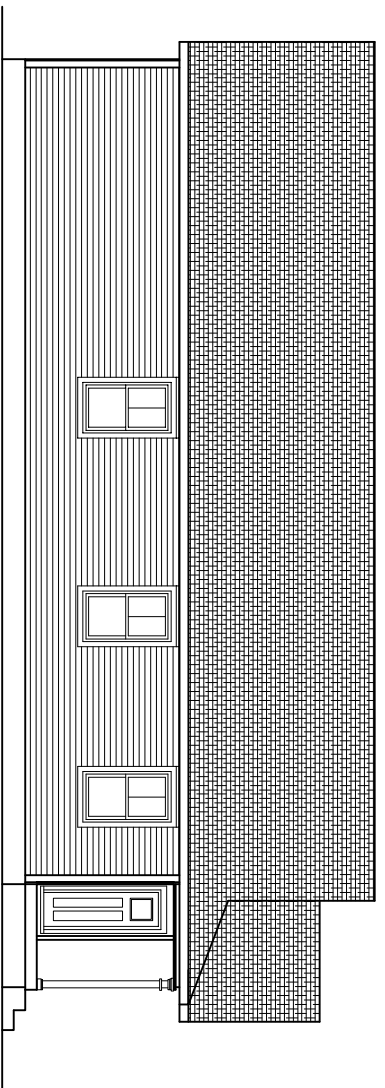

First Floor Plan
26' x 54'

Front Elevation
SQ. FT. 1284

Home Matters
MODEL-
Home Matters One Story Model #3

CARLEY CUSTOM BUILDERS

7123 E. 46TH. STREET INDIANAPOLIS, IN. 46226 317 541-9899

Side Elevation

Front Elevation

Rear Elevation

Side Elevation

Home Matters
MODEL-
Home Matters One Story Model #3

CARLEY CUSTOM BUILDERS
7123 E. 48TH. STREET INDIANAPOLIS, IN. 46226 317 541-9899